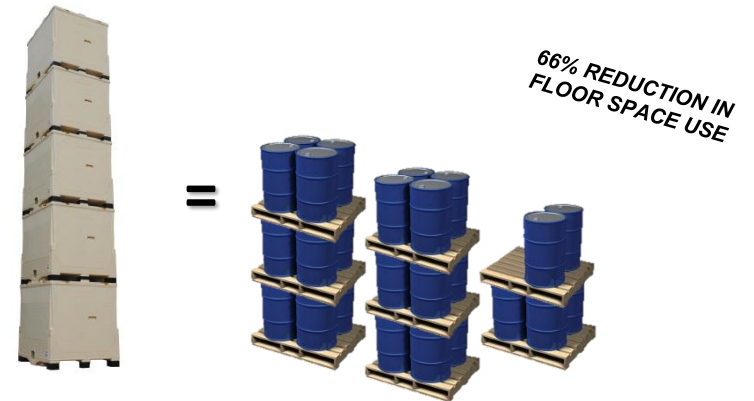

SPACE SAVINGS: THE CHEP PALLECON-315 VS. DRUMS

CHEP

The CHEP Pallecon-315 collapses to offer greater efficiencies in transportation and storage

Transporting the same capacity in drums could require more than 4 times the freight for reverse logistics, increasing costs and environmentally harmful emissions

CHEP PALLECON-315

DRUMS

TRANSPORTATION EFFICIENCIES

1 truckload of collapsed CHEP Pallecon-315s

=
4.3 truckloads of drums

STORAGE WHEN EMPTY

Unlike drums, the CHEP Pallecon-315 collapses and stacks up to 12 high when empty, saving a significant amount of valuable warehouse floor space.

STORAGE WHEN FULL

CHEP Pallecon-315s can stack 5 high when full without the need for racking systems, significantly reducing floor space needed in storage.

CHEP

www.chep.com/containers

888-873-2277