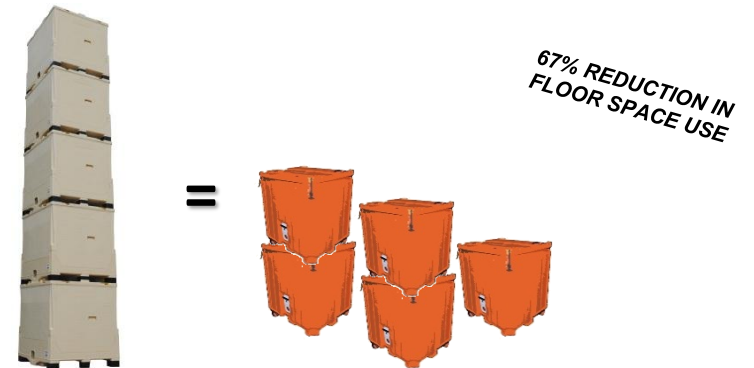

SPACE SAVINGS: THE NEXT GENERATION LIQUID EGG TOTE

The CHEP Pallecon-315 collapses to offer greater efficiencies in transportation and storage
 Transporting the same capacity in Rigid Plastic Totes could require more than 3 times the freight for reverse logistics, increasing costs and environmentally harmful emissions

TRANSPORTATION EFFICIENCIES

1 truckload of collapsed CHEP Pallecon-315s
 =
 3.6 truckloads of non-collapsible totes

STORAGE WHEN EMPTY

Similar rigid totes can only stack 2 high. The CHEP Pallecon-315 collapses and stacks up to 12 high when empty, saving valuable warehouse floorspace.

STORAGE WHEN FULL

CHEP Pallecon-315s can stack 5 high when full without the need for racking systems, significantly reducing floor space needed in storage.

CHEP

www.chep.com/containers
 888-873-2277