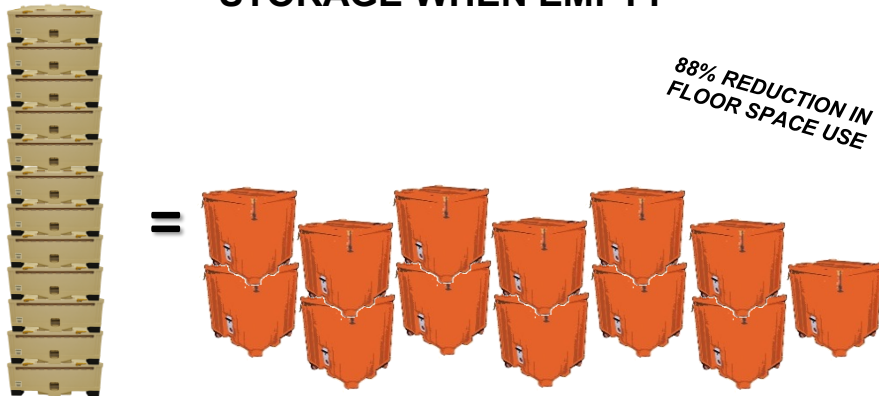

SPACE SAVINGS: THE NEXT GENERATION LIQUID EGG TOTE

The CHEP Pallecon-315 collapses to offer greater efficiencies in transportation and storage
 Transporting the same capacity in Rigid Plastic Totes could require more than 3 times the freight for reverse logistics, increasing costs and environmentally harmful emissions

TRANSPORTATION EFFICIENCIES

1 truckload of collapsed CHEP Pallecon-315s
 =
 3.6 truckloads of non-collapsible totes

STORAGE WHEN EMPTY

Similar rigid totes can only stack 2 high. The CHEP Pallecon-315 collapses and stacks up to 12 high when empty, saving valuable warehouse floorspace.

STORAGE WHEN FULL

CHEP Pallecon-315s can stack 5 high when full without the need for racking systems, significantly reducing floor space needed in storage.

CHEP

www.chep.com/containers
 888-873-2277