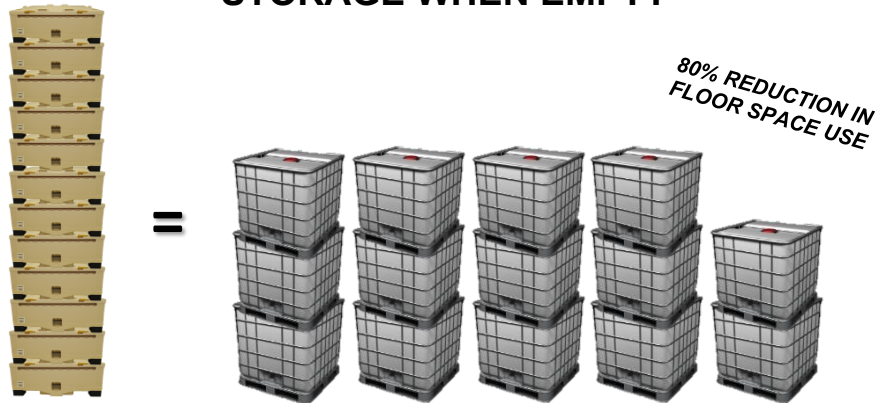

# CHEP

The CHEP Pallecon-315 collapses to offer greater efficiencies in transportation and storage  
 Transporting the same capacity in Rigid Plastic Totes could require more than 3 times the freight for reverse logistics, increasing costs and environmentally harmful emissions

## STORAGE WHEN EMPTY

Unlike Bottle-In-Cage, the CHEP Pallecon-315 collapses and stacks up to 12 high when empty, saving a significant amount of valuable warehouse floor space.

## STORAGE WHEN FULL

CHEP Pallecon-315s can stack 5 high when full without the need for racking systems, significantly reducing floor space needed in storage.

**CHEP**

[www.chep.com/containers](http://www.chep.com/containers)