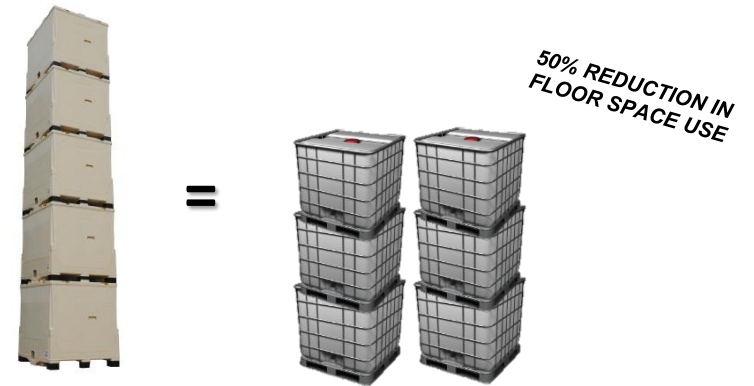

# CHEP

The CHEP Pallecon-315 collapses to offer greater efficiencies in transportation and storage  
 Transporting the same capacity in Rigid Plastic Totes could require more than 3 times the freight for reverse logistics, increasing costs and environmentally harmful emissions

## TRANSPORTATION EFFICIENCIES

## STORAGE WHEN EMPTY

Unlike Bottle-In-Cage, the CHEP Pallecon-315 collapses and stacks up to 12 high when empty, saving a significant amount of valuable warehouse floor space.

## STORAGE WHEN FULL

CHEP Pallecon-315s can stack 5 high when full without the need for racking systems, significantly reducing floor space needed in storage.

**CHEP**

[www.chep.com/containers](http://www.chep.com/containers)