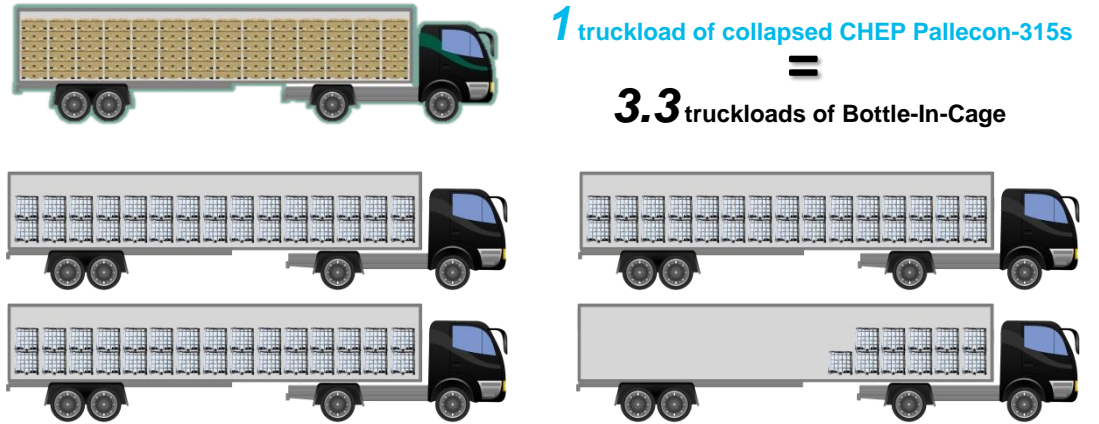

# SPACE SAVINGS: THE CHEP PALLECON-315 VS. BOTTLE-IN-CAGE

# CHEP

The CHEP Pallecon-315 collapses to offer greater efficiencies in transportation and storage  
 Transporting the same capacity in Rigid Plastic Totes could require more than 3 times the freight for reverse logistics, increasing costs and environmentally harmful emissions

## STORAGE WHEN EMPTY

Unlike Bottle-In-Cage, the CHEP Pallecon-315 collapses and stacks up to 12 high when empty, saving a significant amount of valuable warehouse floor space.